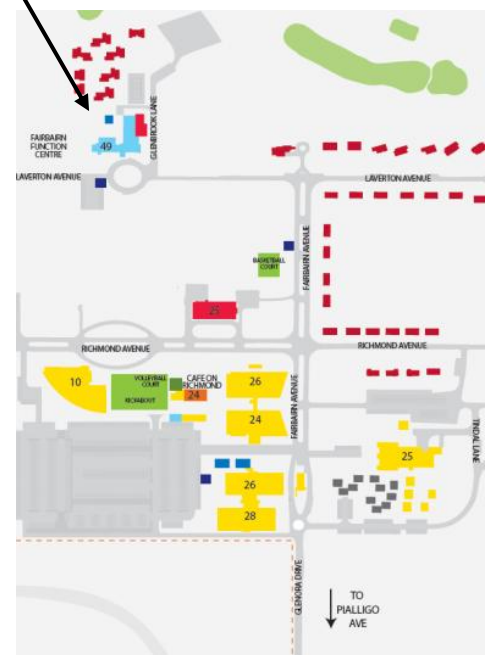

Way to

The Wisdom Learning Centre is located in the Canberra International Airport precinct at Fairbairn.

Our location:
1/49 Laverton Avenue
Fairbairn
(Canberra Airport) ACT 2609

Contact us:
Phone: 02 6257 8588
service@wisdomlearning.com.au

Directions

From Canberra City heading east toward Queanbeyan

1. Drive past Canberra Airport, remaining on Pialligo Avenue
2. Drive past Brindabella Business Park
3. At the first set of traffic lights after the airport runway, turn left onto Scherger Drive (see image) →

4. Drive through the roundabout (remain in right hand lane) and through the (open) boom gates (see image) →

5. At the end of the road, turn left into Laverton Avenue (see image) →

6. The Wisdom Learning Centre is located 400m down Laverton Ave. Enter the building and turn left.

Parking

Ample parking is available across the road from the Wisdom Learning Centre. Car park entry is on your left, after the roundabout. Please note that it is paid parking at Fairbairn with a daily rate of \$10.00 (3-10 hours) and the parking machines accept coins and credit cards.